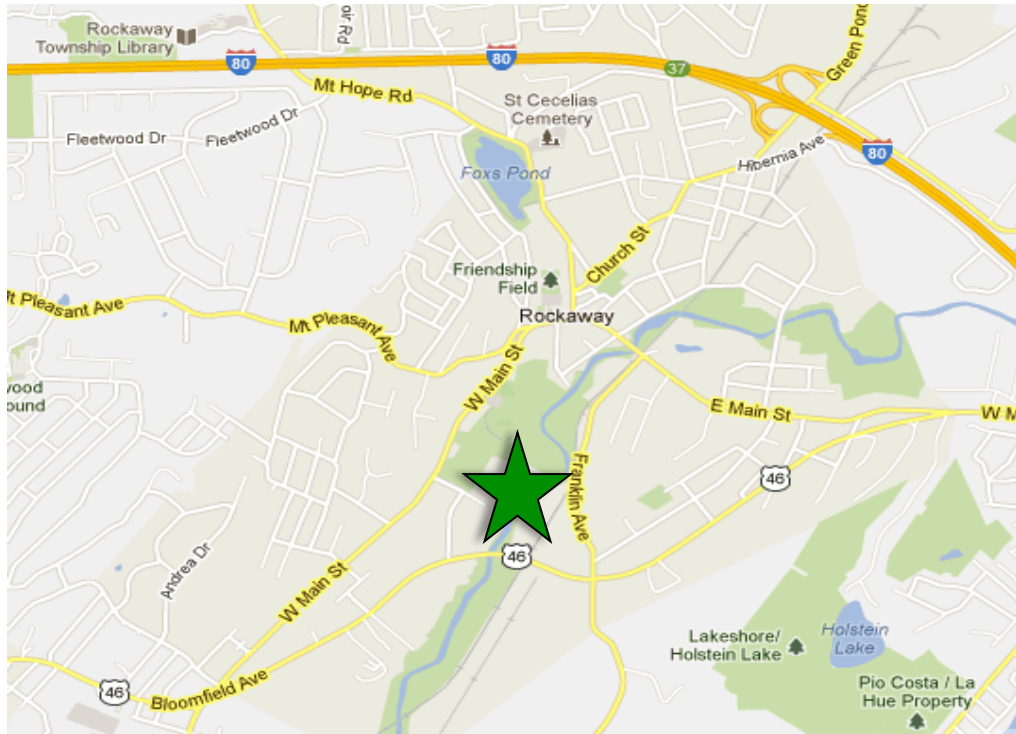

## From Route 80

Get off EXIT 37 and make a right at the bottom of the hill onto LOCAL 513 (GREEN POND RD). Follow 513 for 1.5 miles to the center of the town until you reach a three-way stop sign. Bear right at the stop sign onto West Main Street and follow that road for half a mile. Make a left at a ROCKAWAY RECYCLING sign and go to the bottom of the hill. At the bottom make another left and ROCKAWAY RECYCLING is located in the third building on the right. We are at the end of the building.

## **From the George Washington Bridge**

From the George Washington Bridge (GWB), we are less than a 30-minute drive away. Take RT 80 Westbound and drive to Exit 37. Then follow above RT 80 Directions.

## **From NJ Turnpike**

Take the Turnpike North to Exit 15W (280 West). Drive on 280 West until it merges with RT 80 West, and follow above directions.

## **From Garden State Parkway**

Take the Garden State Parkway (GSP) North to Exit 145 Towards Newark/Harrison. Follow Signs for RT 280 West and drive on 280 West until it merges with RT 80 West, and follow above directions.